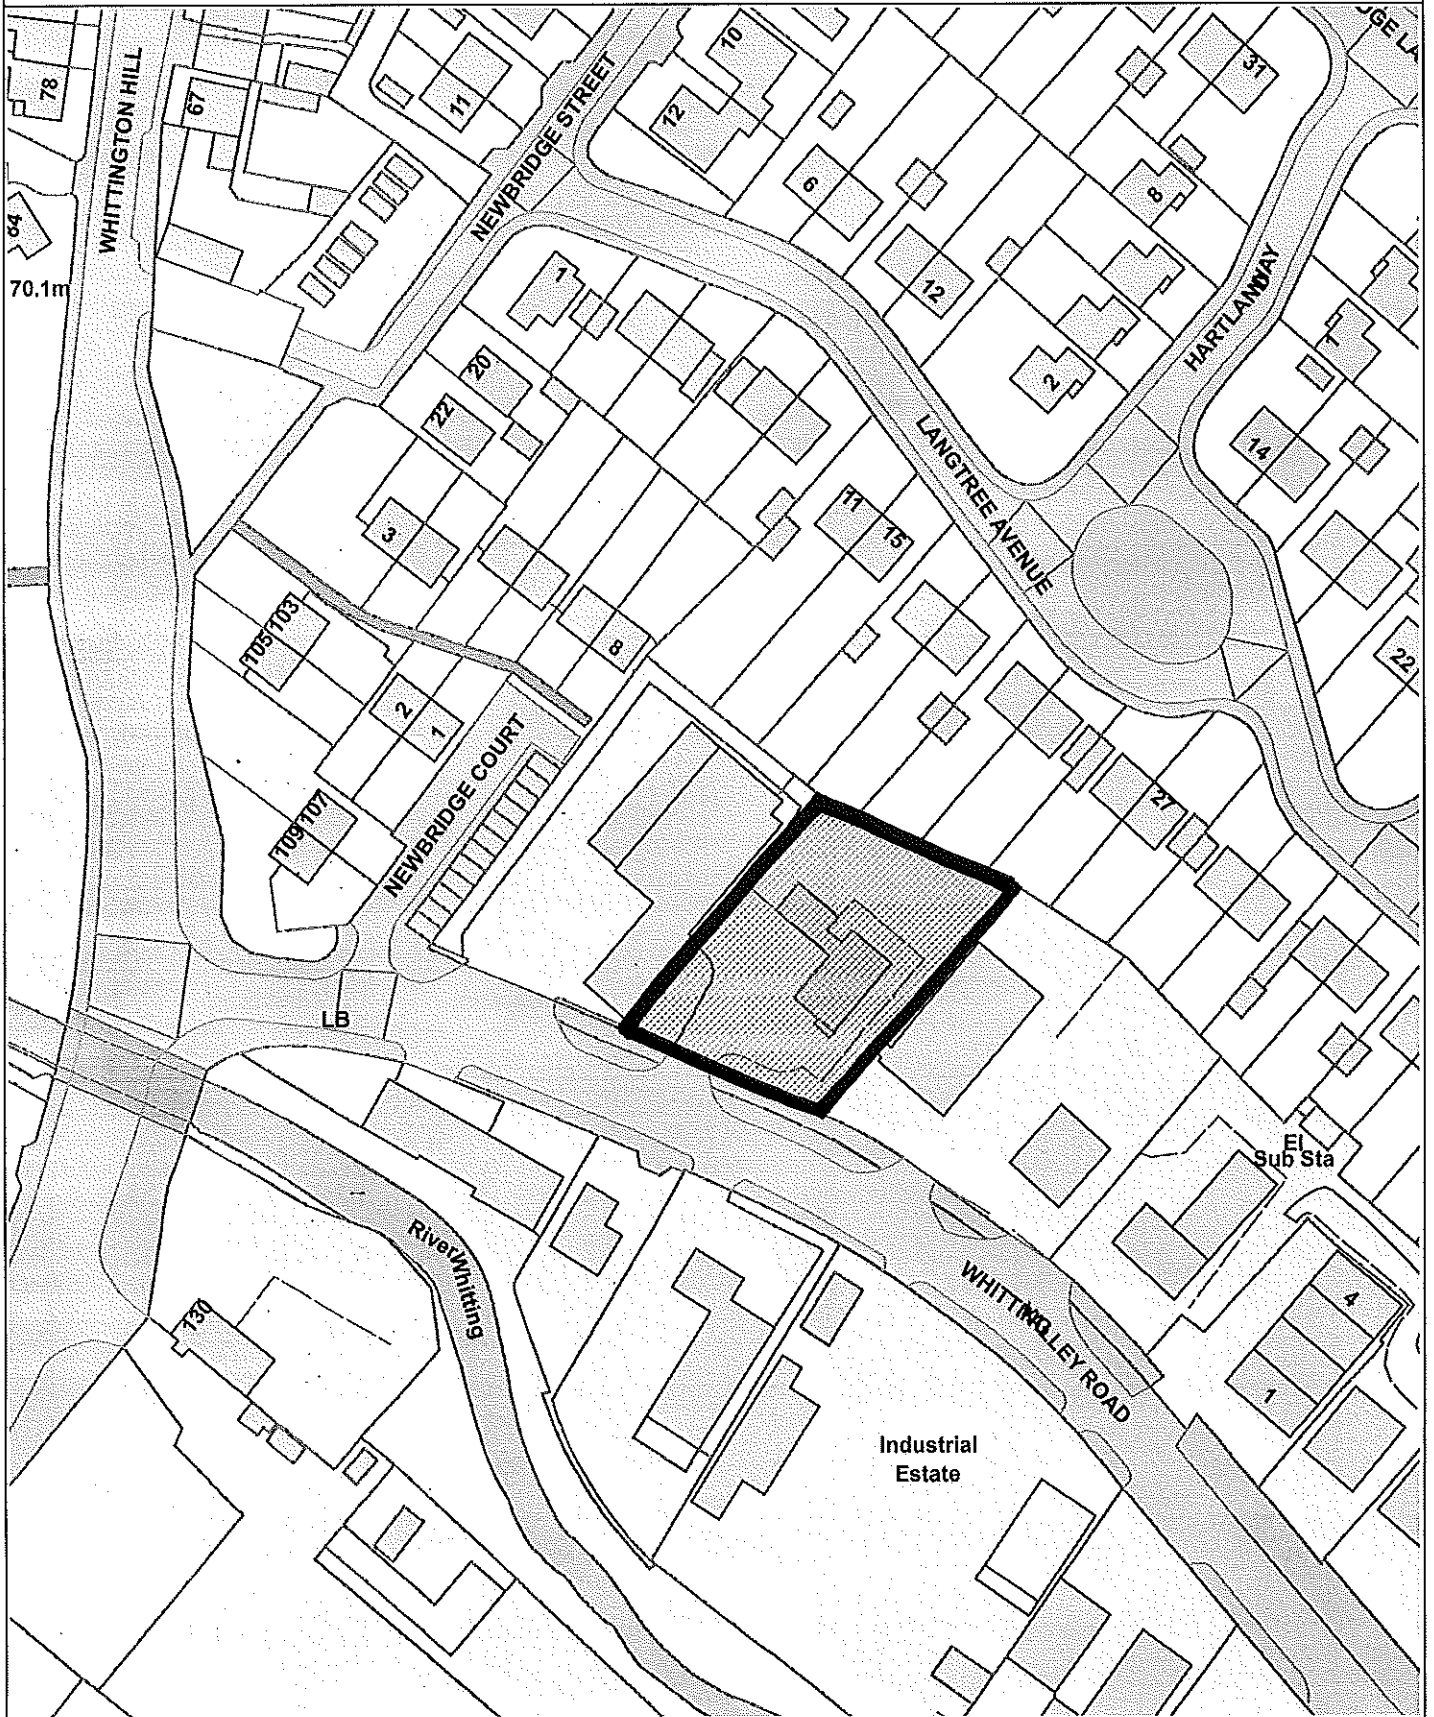

PLAN - CHE/17/00625/COU - UNIT 2 WHITTING VALLEY ROAD

Reproduced from the Ordnance Survey map with the permission of the Controller of Her Majesty's Stationery Office © Crown Copyright 2012.
Unauthorised reproduction infringes Crown Copyright and may lead to prosecution or civil proceedings.
Chesterfield Borough Council Licence No. 100018505 (2017)

Scale 1:1081